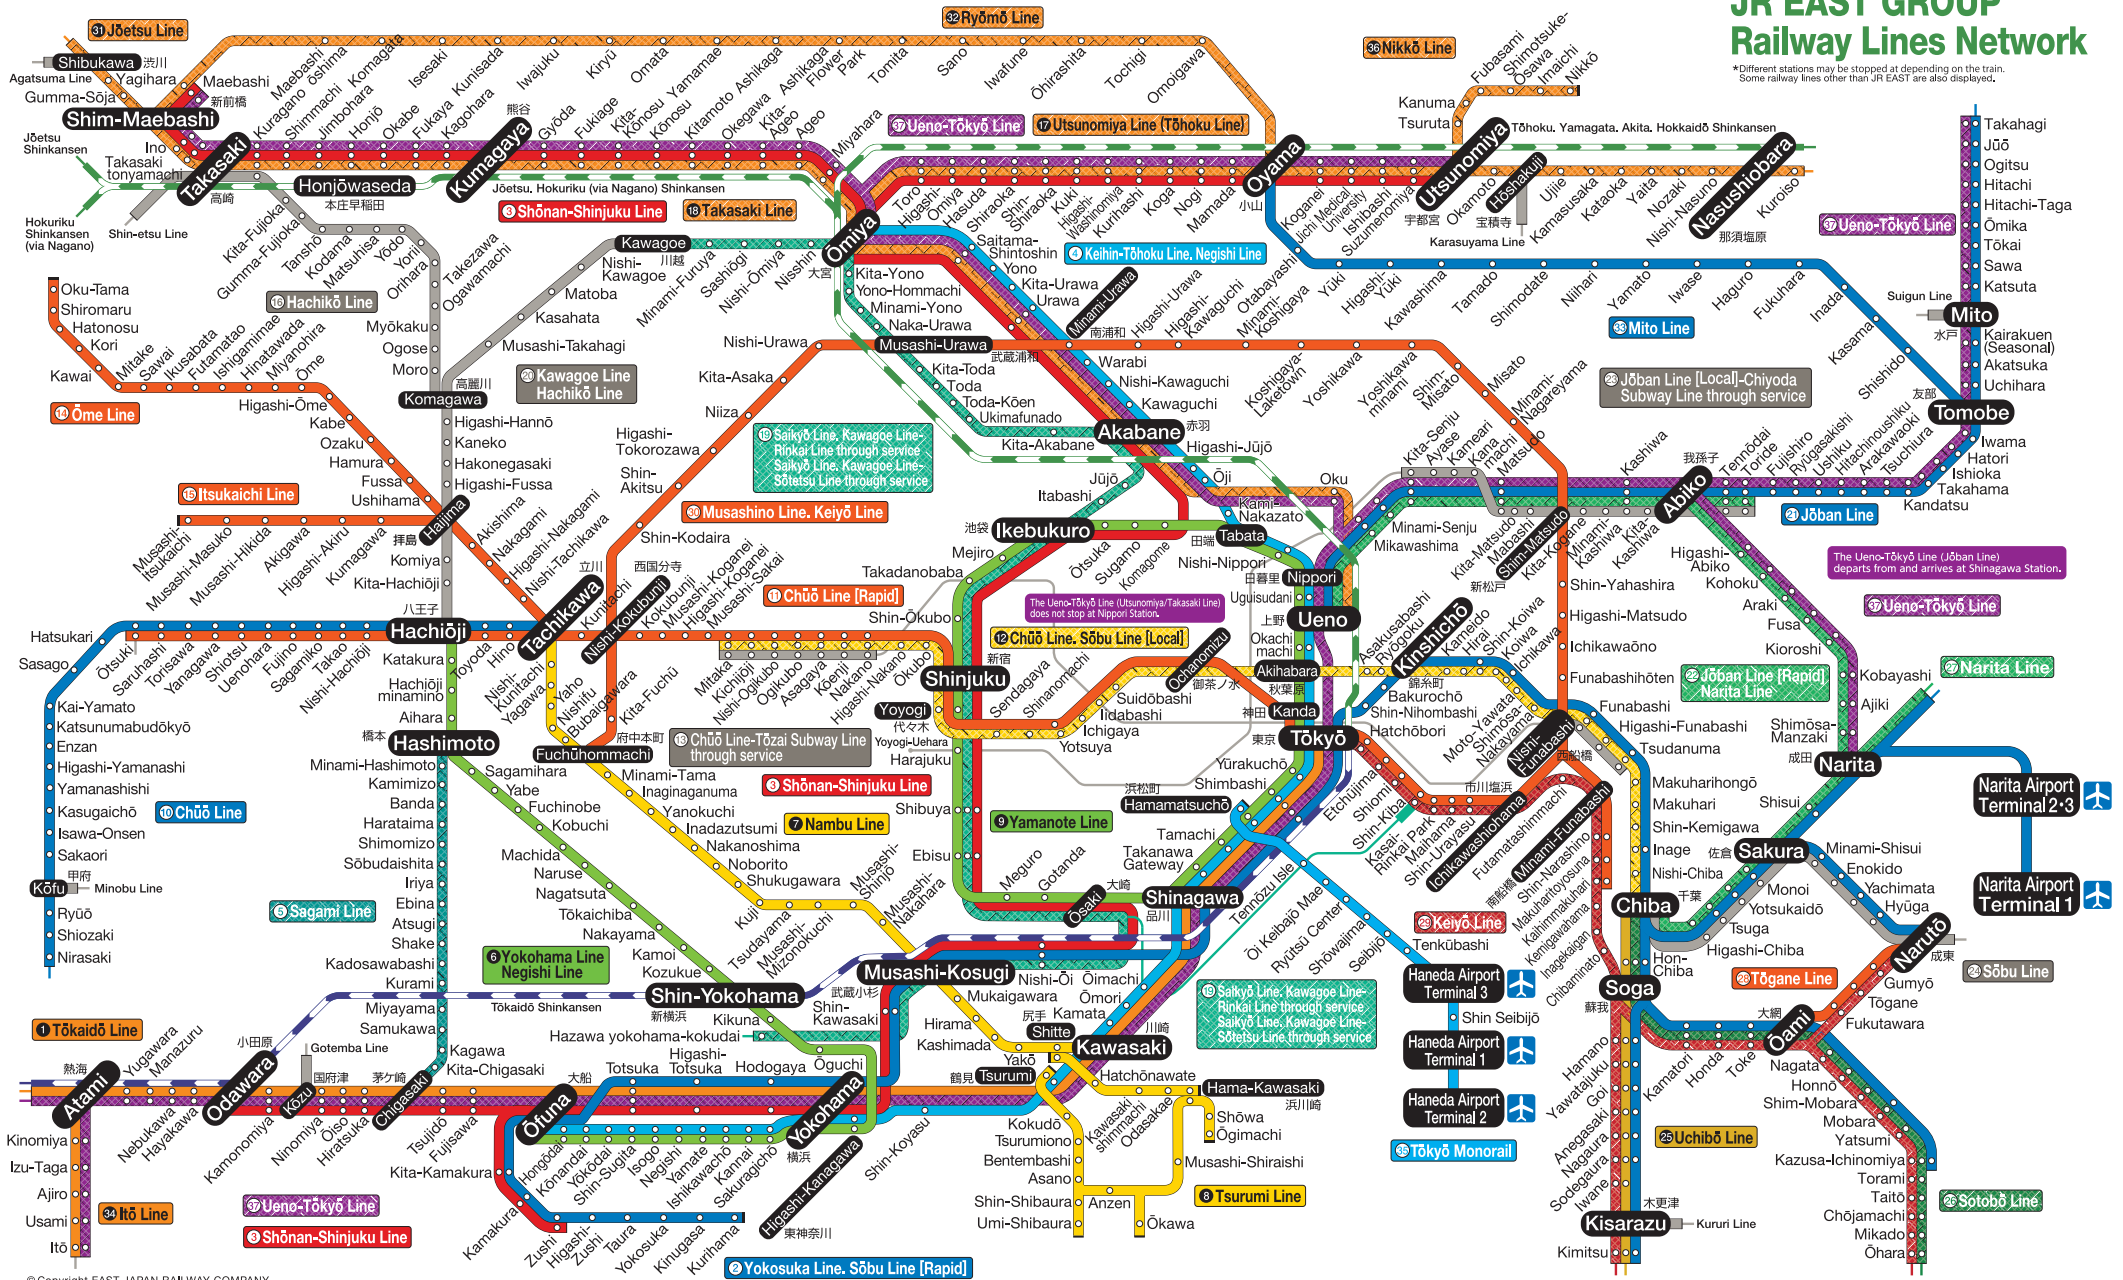

JR EAST GROUP Railway Lines Network

● Tōkaidō Line ● Yokosuka Line Sōbu Line [Rapid] ● Shōnan-Shinjuku Line ● Keihin-Tōhoku Line Negishi Line ● Sagami Line ● Yokohama Line Negishi Line through service ● Nambu Line ● Tsurumi Line	● Yamanote Line ● Chūō Line ● Chūō Line [Rapid] ● Chūō Line Sōbu Line [Local] ● Chūō Line-Tōzai Subway Line through service ● Ōme Line ● Itsukaichi Line	● Hachikō Line ● Utsunomiya Line (Tōhoku Line) ● Takasaki Line ● Saikyō Line, Kawagoe Line-Rinkai Line through service ● Saikyō Line, Kawagoe Line-Sōtetsu Line through service ● Kawagoe Line Hachikō Line ● Jōban Line ● Jōban Line [Rapid] Narita Line	● Jōban Line [Local]-Chiyoda Subway Line through service ● Sōbu Line ● Uchibō Line ● Sotobō Line ● Tōkyō Monorail ● Tōgane Line ● Keiyō Line	● Musashino Line Keiyō Line ● Jōetsu Line ● Ryōmō Line ● Mito Line ● Itō Line ● Tōkyō Monorail ● Nikkō Line ● Ueno-Tōkyō Line