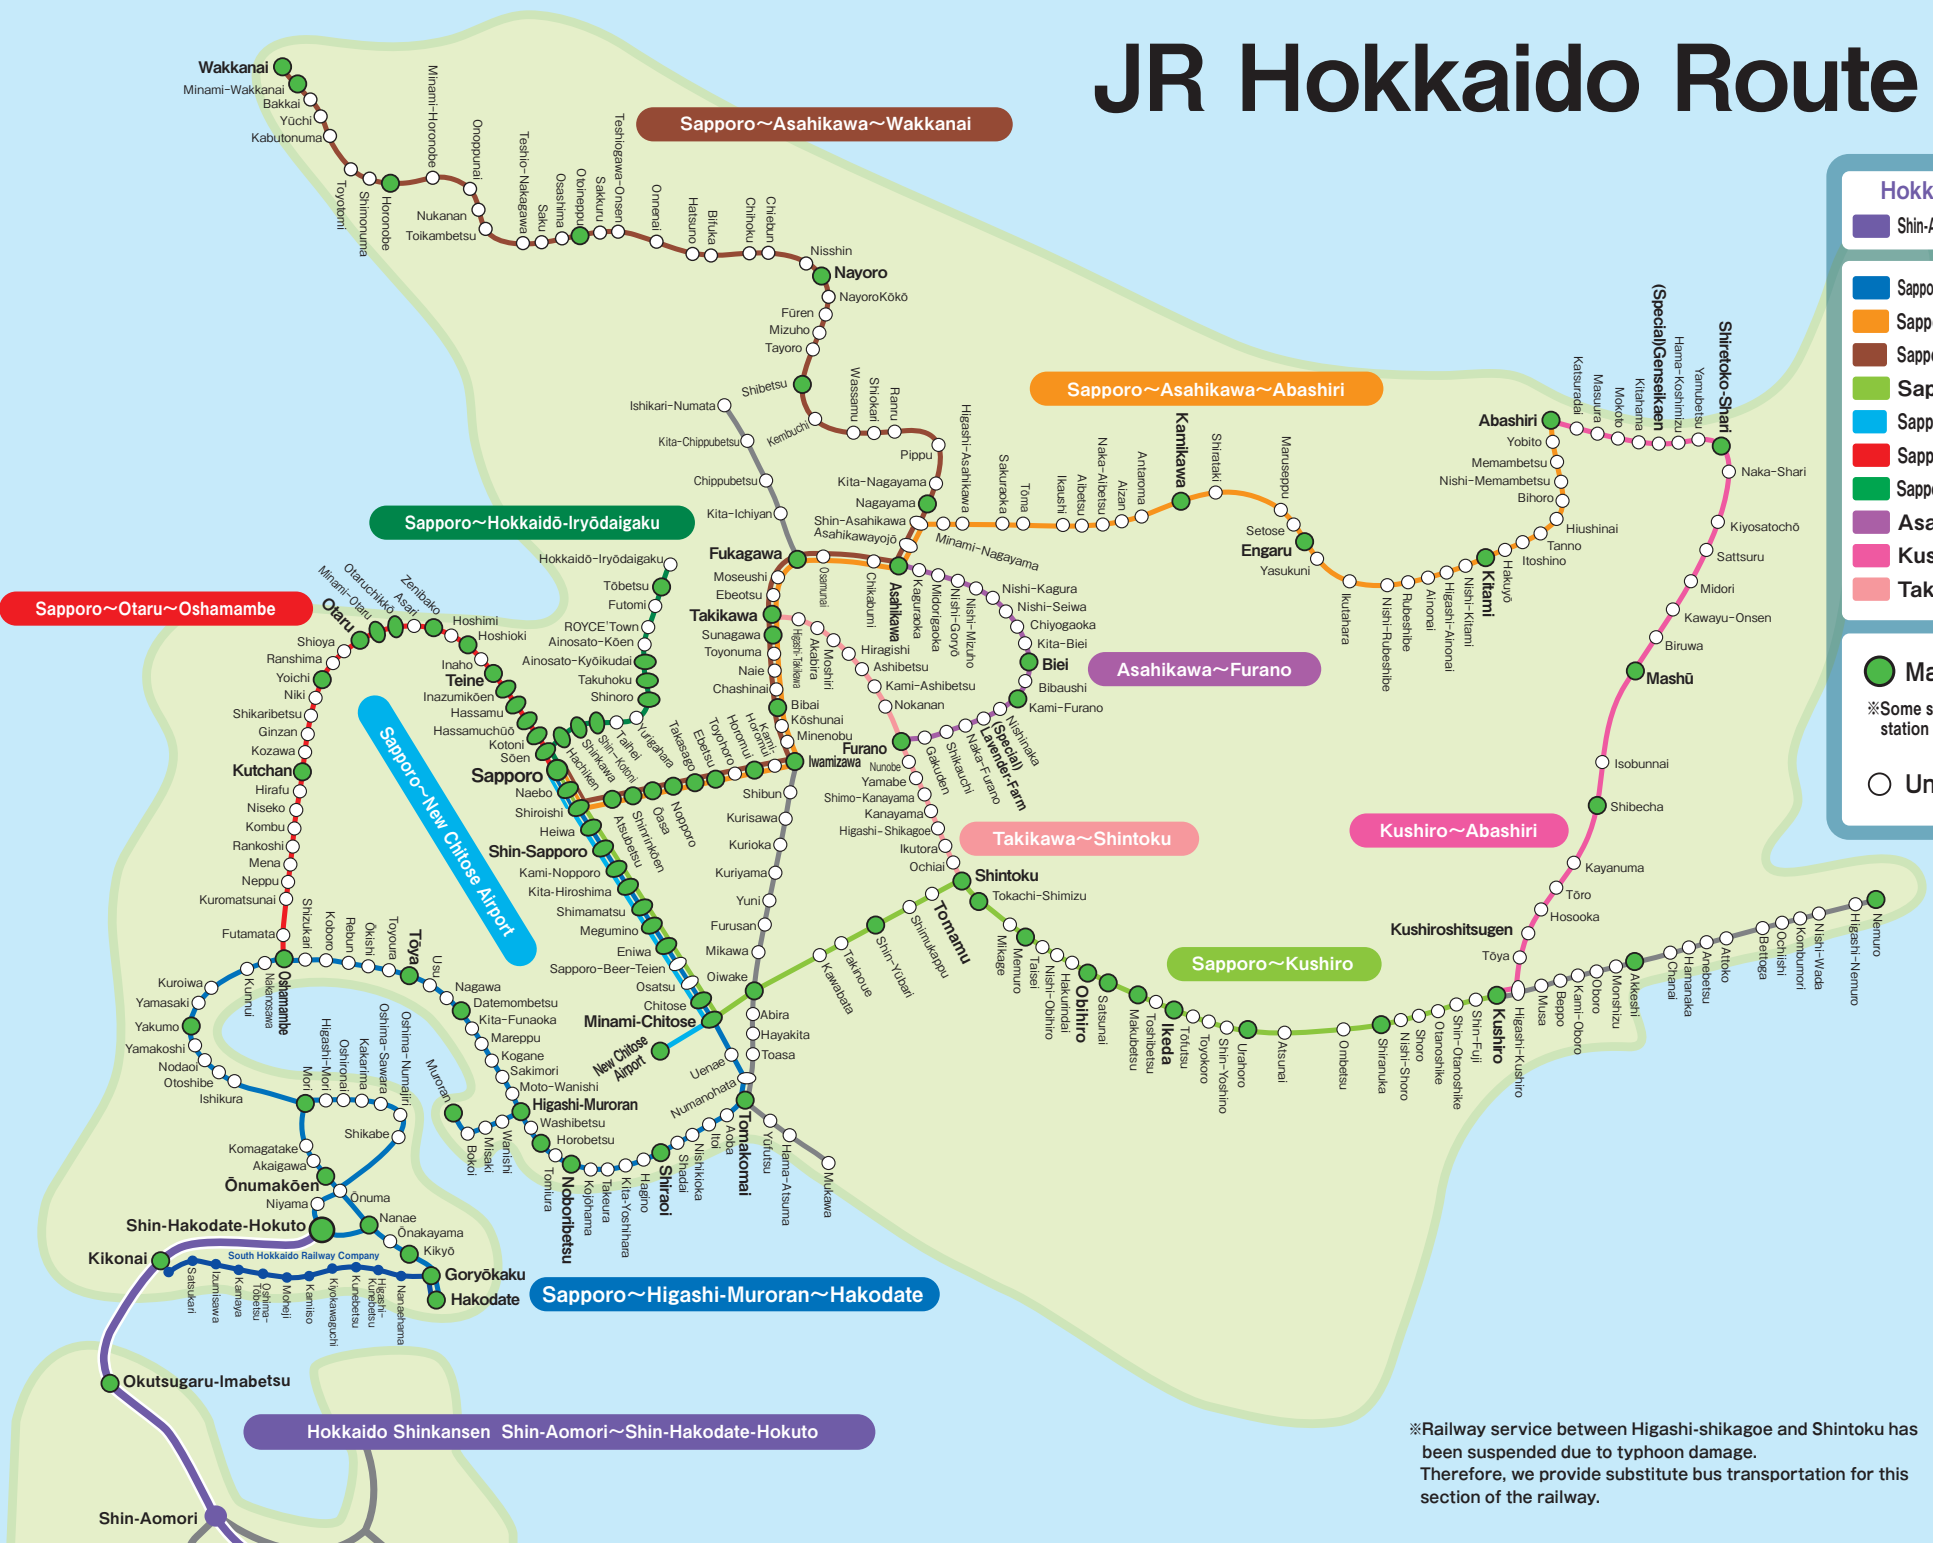

JR Hokkaido Route Map

Hokkaido Shinkansen

- Shin-Aomori~Shin-Hakodate-Hokuto
- Sapporo~Higashi-Muroran~Hakodate
- Sapporo~Asahikawa~Abashiri
- Sapporo~Asahikawa~Wakkanai
- Sapporo~Kushiro
- Sapporo~New Chitose Airport
- Sapporo~Otaru~Oshamambe
- Sapporo~Hokkaido-Iryodaigaku
- Asahikawa~Furano
- Kushiro~Abashiri
- Takikawa~Shintoku

● Manned station
 ※Some stations have times w hen station staff members are absent.

○ Unmanned station

※Railway service between Higashi-shikagoe and Shintoku has been suspended due to typhoon damage. Therefore, we provide substitute bus transportation for this section of the railway.